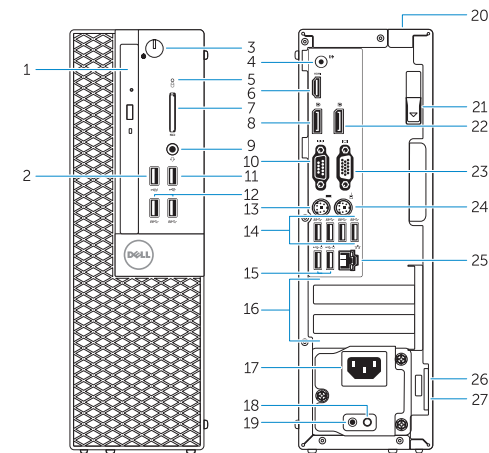

Features

Kenmerken | Funkcje | Caracteristici | Funkcije

1. Optical-drive bay
2. USB 2.0 connector with PowerShare
3. Power button/Power light
4. Line-out connector
5. Hard-drive activity light
6. HDMI connector
7. Memory card reader (optional)
8. DisplayPort connector
9. Headphone connector
10. Serial connector
11. USB 2.0 connector
12. USB 3.0 connectors
13. PS2/Keyboard connector
14. USB 3.0 connectors
15. USB 2.0 connectors (Supports Smart Power On)
16. Expansion-card slots
17. Power connector
18. Power-supply diagnostic button
19. Power-supply diagnostic light
20. Cable-cover lock slot
21. Release latch
22. DisplayPort connector
23. VGA connector (optional)
24. PS2/Mouse connector
25. Network connector
26. Security-cable slot
27. Padlock ring